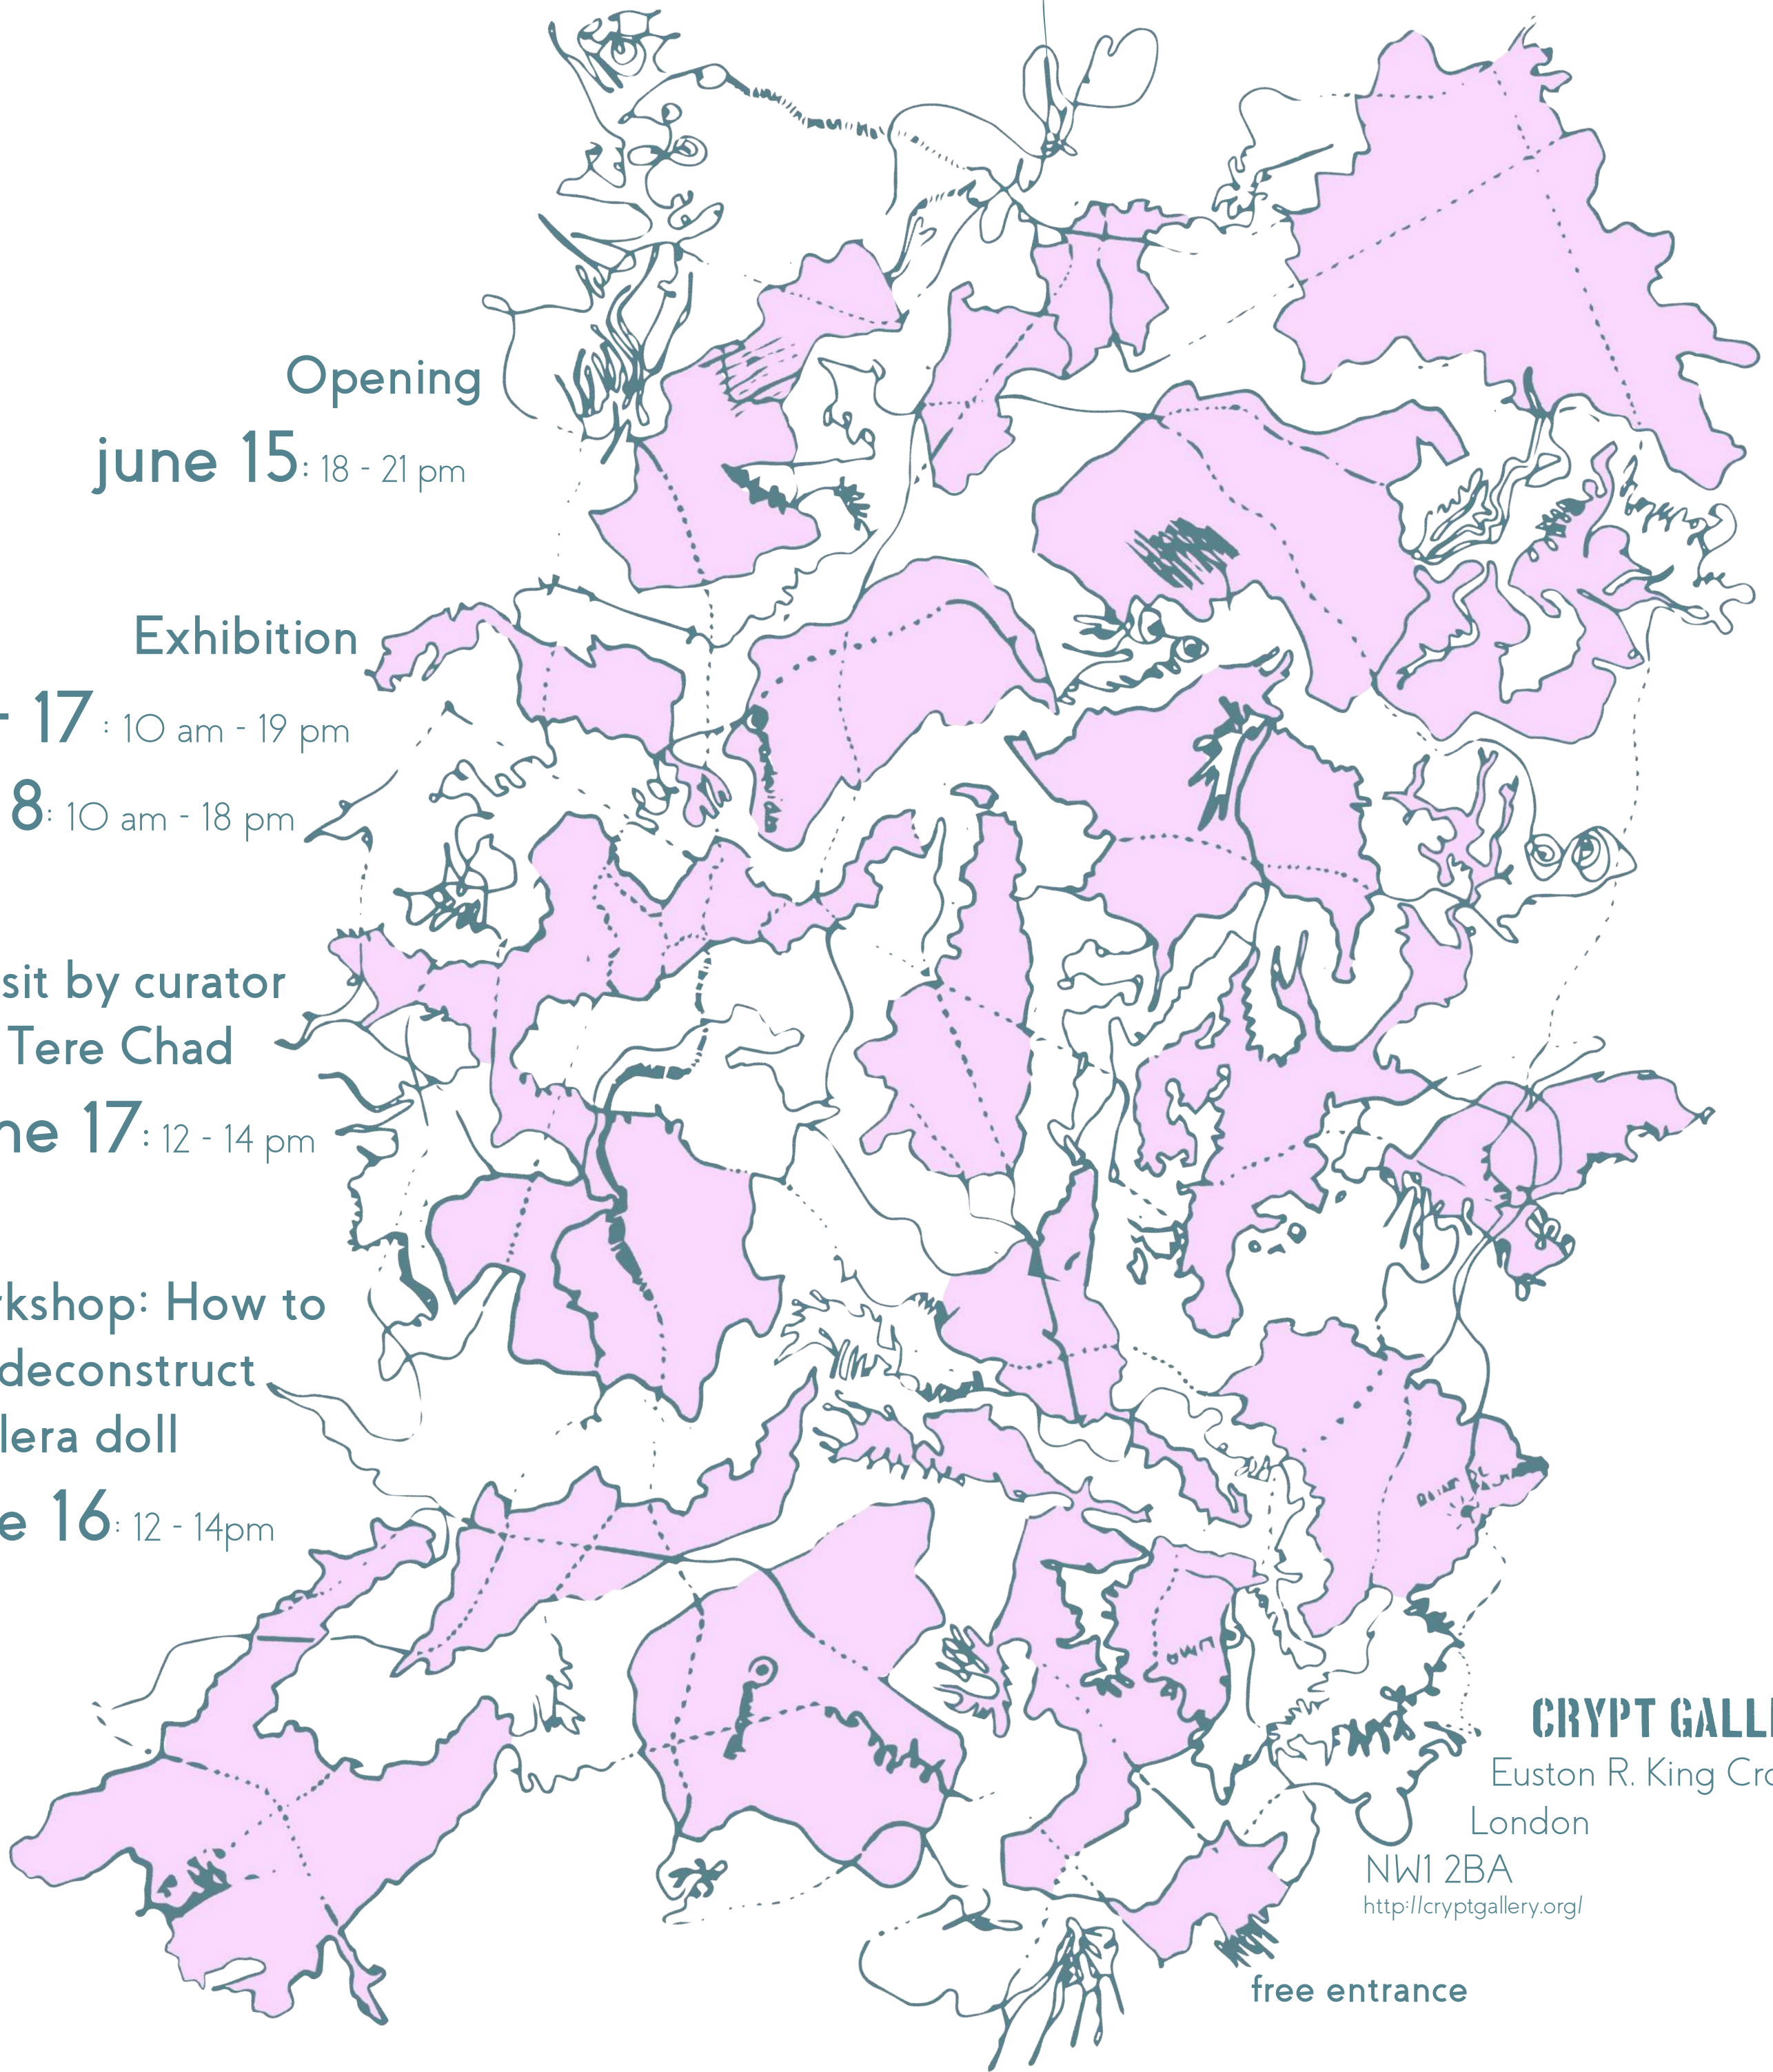

# LATIN AMERICAN MYTH DECONSTRUCTION

a creative  
collective  
gathers  
to reframe  
Latin-American  
identity  
in London

Opening  
june 15: 18 - 21 pm

Exhibition  
june 16 - 17: 10 am - 19 pm  
june 18: 10 am - 18 pm

Guided visit by curator  
Tere Chad  
june 17: 12 - 14 pm

Workshop: How to  
construct -deconstruct  
an arpillera doll  
june 16: 12 - 14pm

**CRYPT GALLERY**

Euston R. King Cross

London

NW1 2BA

<http://cryptgallery.org/>

free entrance

@latinoscreativesociety  
<http://latinoscreativesociety.myblogarts.ac.uk/>

The Crypt Gallery

**ual:** university  
of the arts  
london

**Arts**  
Students'  
Union

**Casillero  
del  
Diablo**