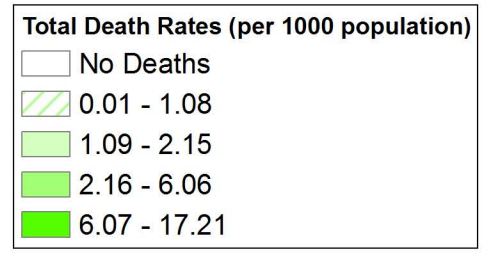

Number of people killed (per 1000 population) due to the conflict in Northern Ireland (1969-2001) by Republican Paramilitaries, at ward level

Map produced by the CAIN Web Service (cain.ulster.ac.uk/victims/gis)
Sources: Edina UKBorders (2003, www.edina.ac.uk/ukborders);
The Northern Ireland Census (2001, www.nisranew.nisra.gov.uk/census);
and Sutton 'Index of Deaths' (1969-2001, cain.ulster.ac.uk/sutton)