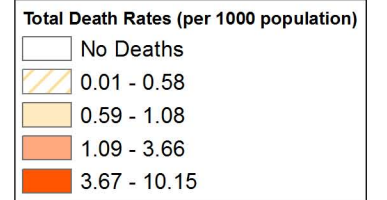

# Number of people killed (per 1000 population) due to the conflict in Northern Ireland (1969-2001) by Loyalist Paramilitaries, at ward level

Map produced by the CAIN Web Service ([cain.ulster.ac.uk/victims/gis](http://cain.ulster.ac.uk/victims/gis))  
Sources: Edina UKBorders (2003, [www.edina.ac.uk/ukborders](http://www.edina.ac.uk/ukborders));  
The Northern Ireland Census (2001, [www.nisranew.nisra.gov.uk/census](http://www.nisranew.nisra.gov.uk/census));  
and Sutton 'Index of Deaths' (1969-2001, [cain.ulster.ac.uk/sutton](http://cain.ulster.ac.uk/sutton))