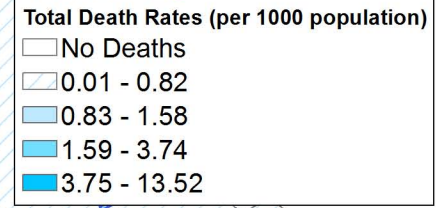

Death Rates of British Security Forces (per 1000 population) due to the conflict in Derry (1969-2001), and Northern Ireland Multiple Deprivation Measure score (2005), at ward level

Map produced by the CAIN Web Service (cain.ulster.ac.uk/victims/gis)
 Sources: Edina UKBorders (2003, www.edina.ac.uk/ukborders);
 The Northern Ireland Census (2001, www.nisranew.nisra.gov.uk/census);
 and Sutton 'Index of Deaths' (1969-2001, cain.ulster.ac.uk/sutton)