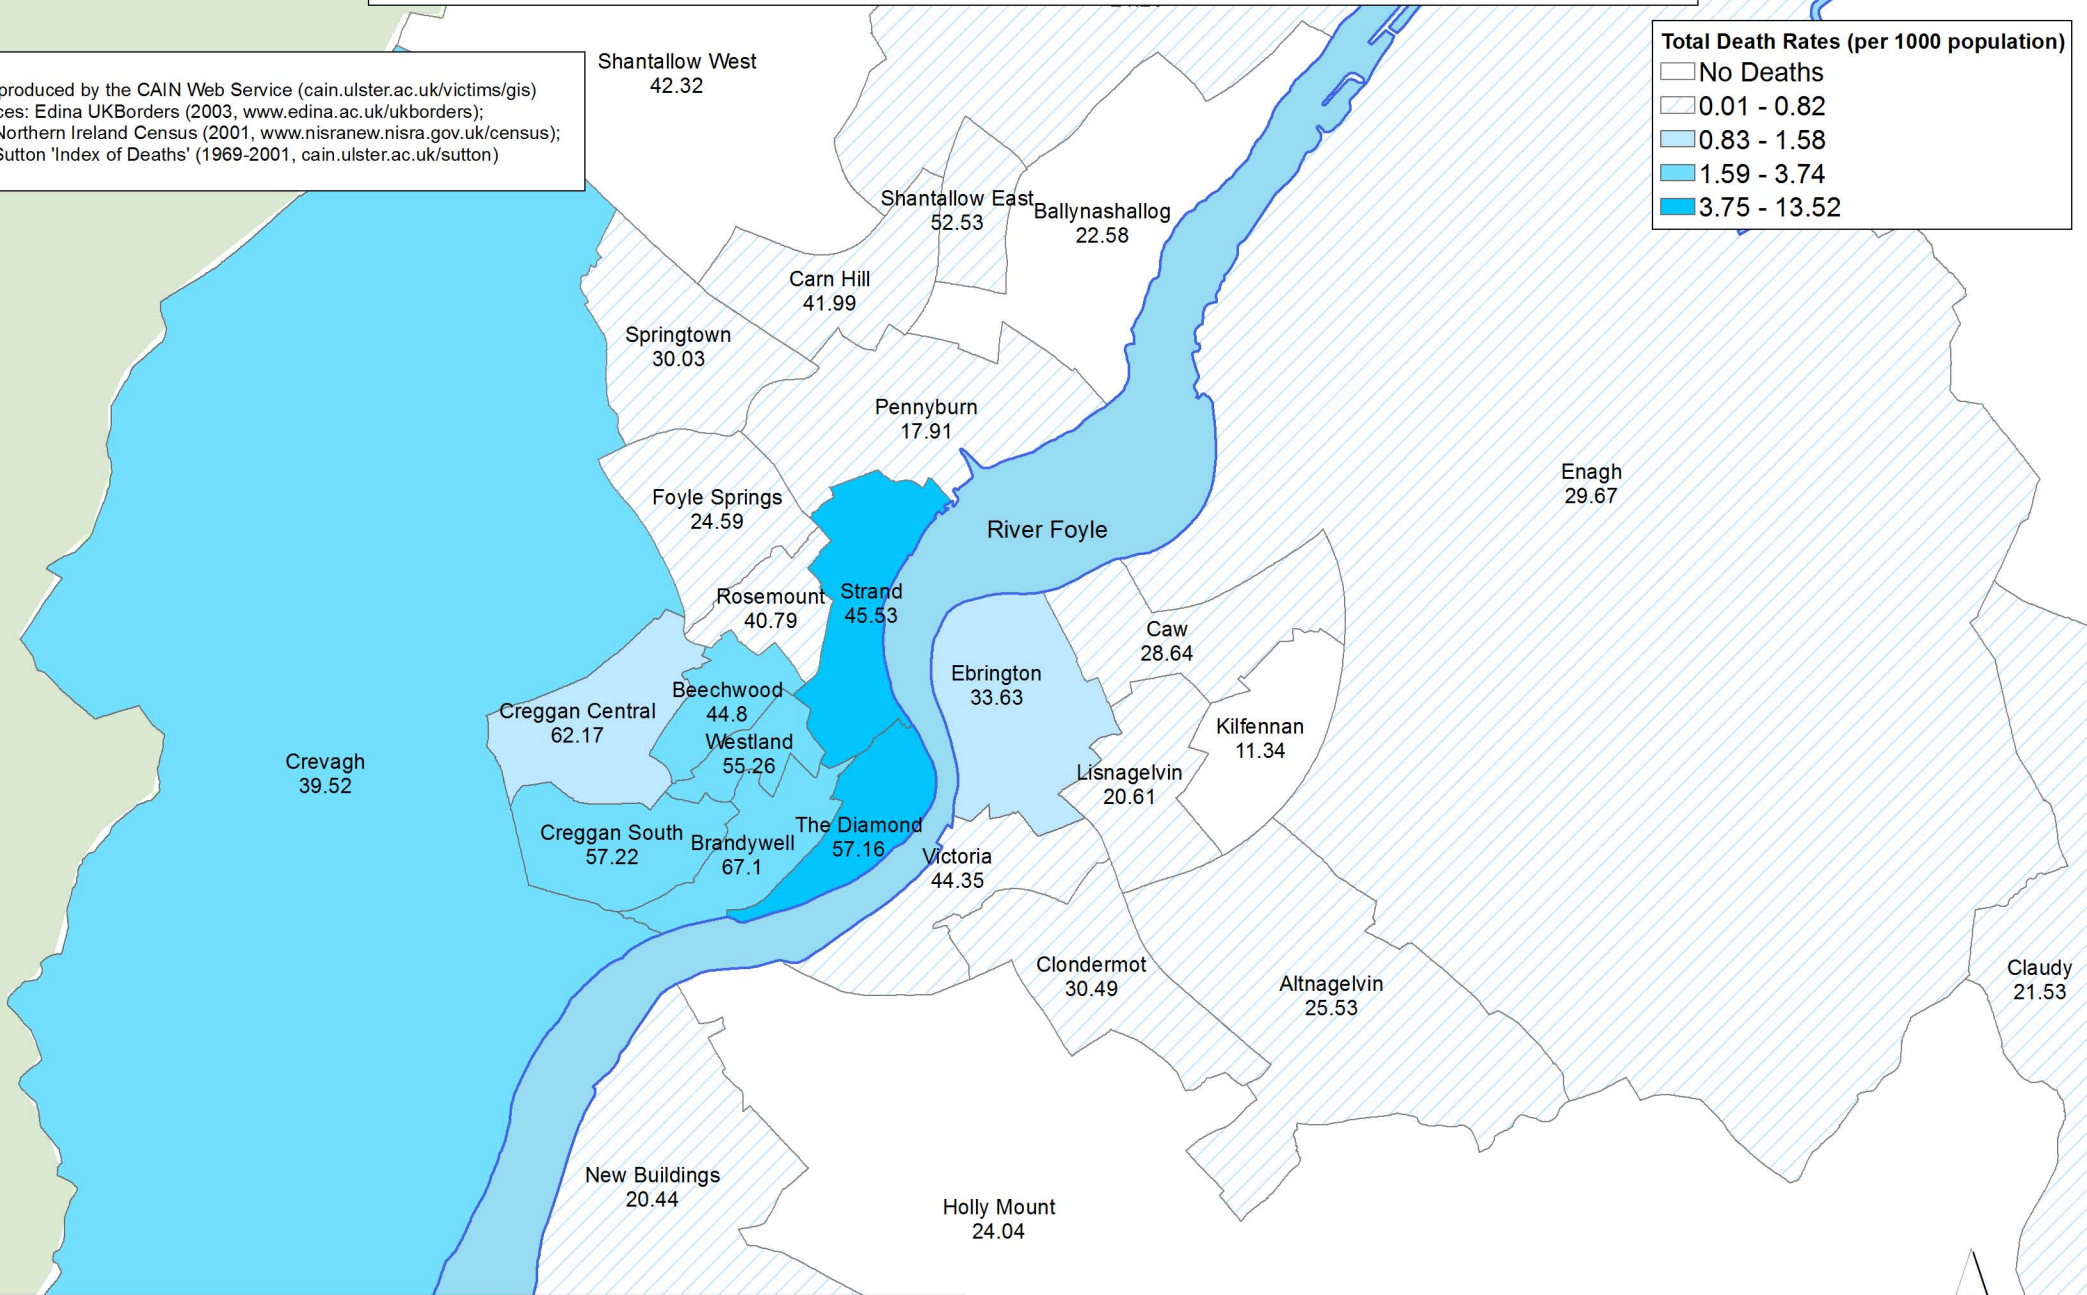

Death Rates of British Security Forces (per 1000 population) due to the conflict in Derry (1969-2001), and Northern Ireland Multiple Deprivation Measure score (2005), at ward level

Map produced by the CAIN Web Service (cain.ulster.ac.uk/victims/gis)
 Sources: Edina UKBorders (2003, www.edina.ac.uk/ukborders);
 The Northern Ireland Census (2001, www.nisranew.nisra.gov.uk/census);
 and Sutton 'Index of Deaths' (1969-2001, cain.ulster.ac.uk/sutton)