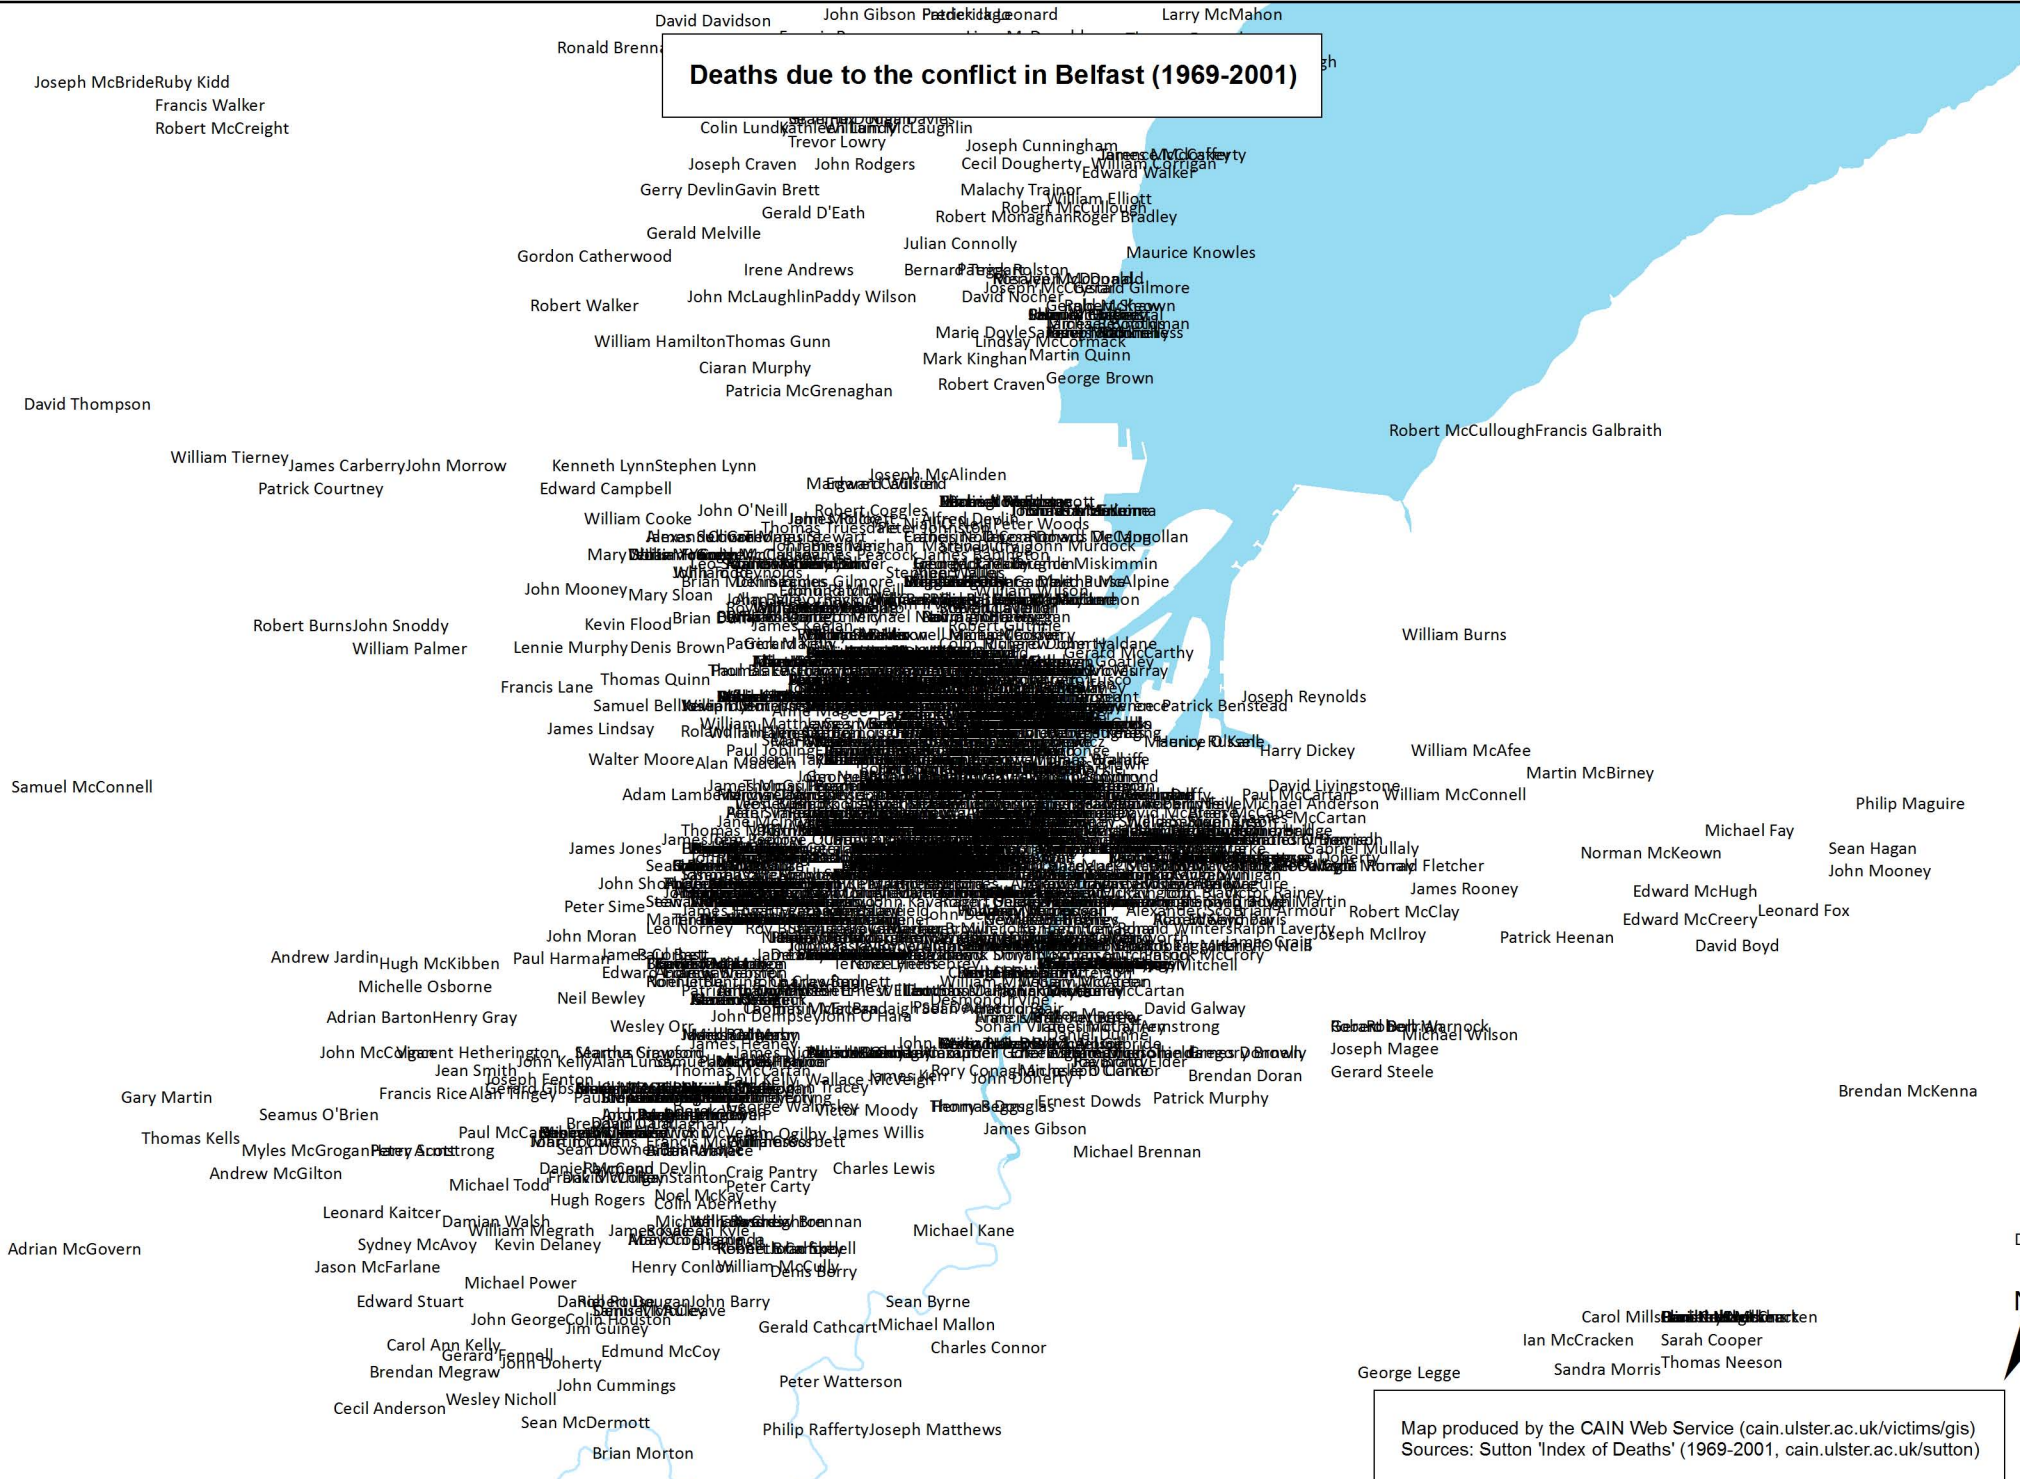

# Deaths due to the conflict in Belfast (1969-2001)

Map produced by the CAIN Web Service ([cain.ulster.ac.uk/victims/gis](http://cain.ulster.ac.uk/victims/gis))  
Sources: Sutton 'Index of Deaths' (1969-2001), [cain.ulster.ac.uk/sutton](http://cain.ulster.ac.uk/sutton)