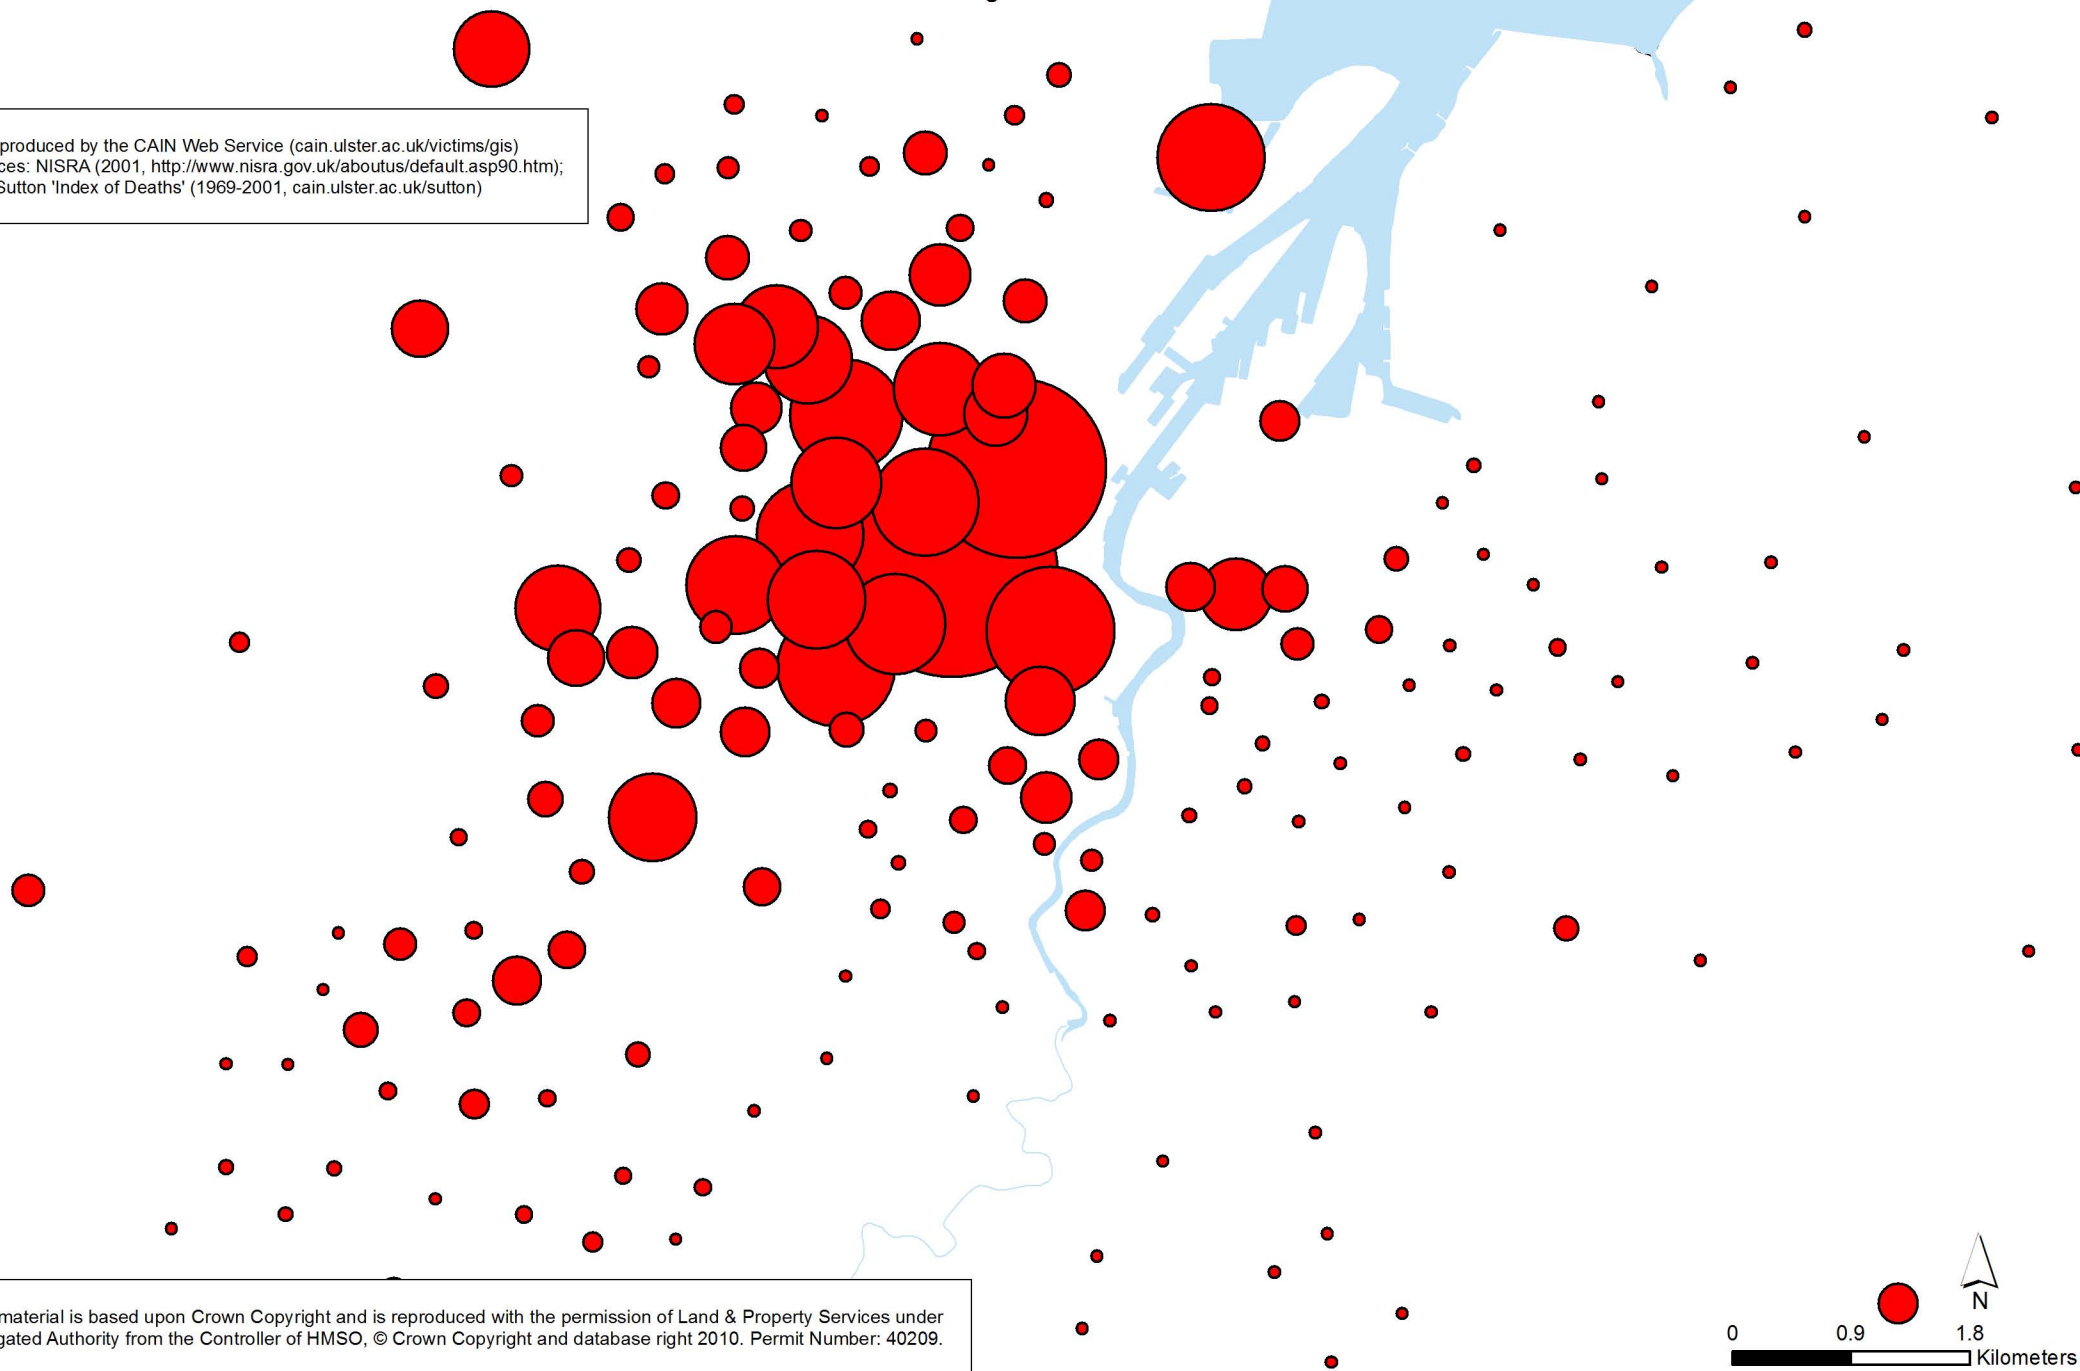

# Number of people killed due to the conflict in Belfast between 1969 and 2001 , at SOA level

Map produced by the CAIN Web Service ([cain.ulster.ac.uk/victims/gis](http://cain.ulster.ac.uk/victims/gis))  
Sources: NISRA (2001, <http://www.nisra.gov.uk/aboutus/default.asp90.htm>);  
and Sutton 'Index of Deaths' (1969-2001, [cain.ulster.ac.uk/sutton](http://cain.ulster.ac.uk/sutton))